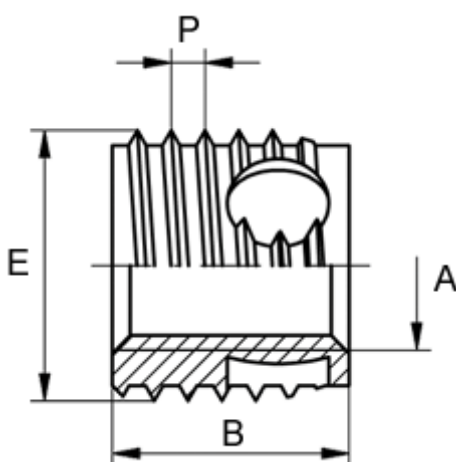

Article number: 12338000080500
Description: KLEE-coil 338 000 080.500
M8 St. steel 1.4305

Measures

Female thread A	= M8
Length B	= 14
Male thread E	= 12.0
Min hole depth blind hole	= 17
Thread pitch P	= 1.50
Type	= 338 000 080 ...